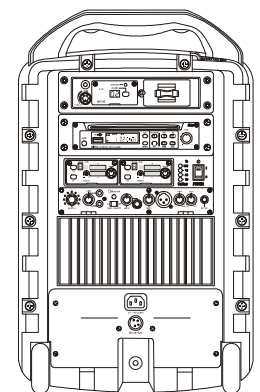

Portable PA	
Max. Power Output	190 W
Amplifier	Class D
Sensitivity	Typical: 89 dB | Maximum: 108 dB
T.H.D.	< 1%
Frequency Response	50 Hz – 18 kHz
Speaker	Tweeter: 1" Compression Driver; Bass: 8" Woofer
Coverage	H 80° × V 60°
Audio Inputs	Wired: XLR×1 & 6.3mm (1/4")×1; Wireless: UP to 4 wireless microphones; Line-In: Unbalanced RCA jack
Bluetooth Connectivity	Yes
Audio Output	Unbalanced line RCA jack
Extension Speaker	6.3 mm (1/4") Phone jack
Master Volume Control	Manually or Wirelessly via ACT-32HR
Controls	Tone, Voice Priority & Echo on wireless mics
Storage	2 handheld or bodypack transmitters
Installation	Speaker stand, flat surface or retractable handle & wheels
Power Supply	AC: Built-in 100 – 240 V AC switching power supply (Max. Power Consumption: 220 W) DC & Battery: 24 – 32 V DC, 12V/4.5AH rechargeable gel cell battery (MB-70×2) or optional MB-80×2
Charge Time	8 hours (automatic charging management)
Standby Time	> 7 hours
Battery Indicator	4-level indicator (25 | 50 | 75 | 100%)
Color	Black or white option
Dimensions (W × H × D)	336 × 545 × 325 mm | 13.2 × 21.5 × 12.8"
Weight	Approx. 16.3 kg | 36 lbs (MB-70 batteries included)
Wireless System (optional)	
Receiver	1 or 2 MRM-70B | MRM-72B | MRM-70W | MRM-80 | MRM-24
Max. Receiver	Up to 4
Frequency Range	MRM-70B | MRM-72B | MRM-70W | MRM-80: UHF 480 – 934 MHz (country dependent) MRM-24: 2.4 GHz
Installation	Plug-in Module
Antenna	Built-in
Audio Player (optional)	
Model	CDM-2 | DPM-3
Installation	Plug-in Module

CK

**Document
imaging**

by Charles Kieffer Group

Tél. +352 26 380 1 Fax +352 26 380 380
sales@ck-group.lu

2, rue Léon Laval - Z.A. Am Bann
L-3372 Leudelange

ck-documentimaging.lu