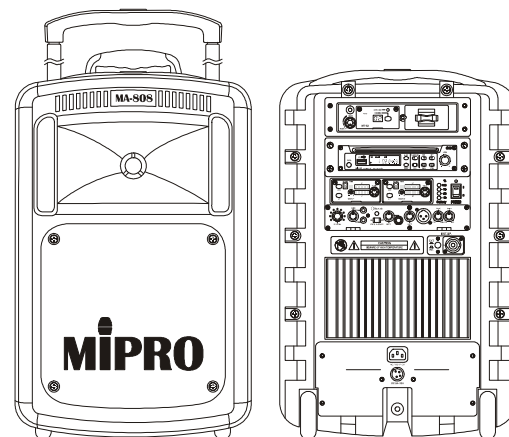

Portable PA	
Max. Power Output	267 W: 190W (woofer) | 77W (tweeter)
Amplifier	Class D & Class AB
Sensitivity	Typical: 96 dB | Maximum: 111 dB
T.H.D.	<1%
Frequency Response	50 Hz – 18 kHz
Speaker	Tweeter: 1.5" Compression Driver; Woofer: 10" Neodymium
Audio Inputs	Wired: XLRx1 & 6.3mm (1/4")x1; Wireless: UP to 4 wireless microphones; Line-In: Unbalanced RCA jack
Bluetooth Connectivity	Yes
Audio Output	Unbalanced line RCA jack
Extension Speaker	Speakon output
Master Volume Control	Manually or Wirelessly via ACT-32HR
Controls	Tone, Voice Priority & Echo on wireless mics
Storage	2 handheld or bodypack transmitters
Installation	Speaker stand, flat surface or retractable handle & wheels
Power Supply	AC: Built-in 100 – 240 V AC switching power supply (Max. Power Consumption: 352 W) DC & Battery: 24 – 32 V DC, 12V/4.5AH rechargeable gel cell battery (MB-70x2) or optional MB-80x2
Charge Time	8 hours (automatic charging management)
Stand-by Time	> 6 hours
Battery Indicator	4-level Indicator (25 | 50 | 75 | 100%)
Color	Black
Dimensions (W x H x D)	360 x 560 x 350mm | 14.2 x 22 x 13.8"
Weight	Approx. 20.5 kg | 45 lbs (MB-70 batteries included)
Wireless System (optional)	
Receiver	1 or 2 MRM-70B | MRM-72B | MRM-70W | MRM-80 | MRM-24
Max. Receiver	Up to 4
Frequency Range	MRM-70B | MRM-72B | MRM-70W | MRM-80: UHF 480 – 934 MHz (country dependent) MRM-24: 2.4 GHz
Installation	Plug-in Module
Antenna	Built-in
Audio Player (optional)	
Model	CDM-2 | DPM-3
Installation	Plug-in Module