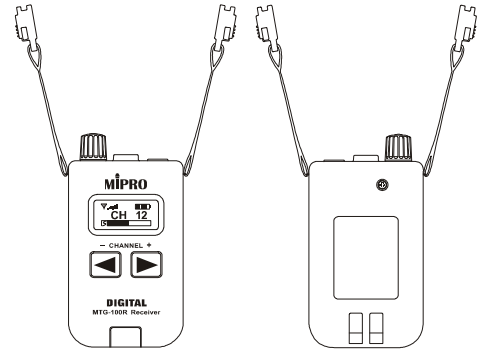

This system is ideal for small to large, indoor or outdoor applications for guides, interpreters or presenters to communicate effectively to a group of people, rejecting irritating surrounding noise.

Key Features

- Built-in rechargeable lithium battery for long time continuous use.
- PC controllable Channel-Lock to prevent accidental change.
- Convenient 4, 12 or 28-slot storage and charger carry case for easy charging, storage and manage inventory.
- Ethernet interface allows system setting and management.
- Operates on user license-free ISM bands: EU 863 – 865 MHz and USA 926 – 928 MHz.
- Up to 100 m (330 ft) line-of-sight reception range.
- Interference-free from Bluetooth, Wi-Fi and 2.4 GHz wireless transmission.
- Digital technology enables secure audio transmission, preventing unauthorized listening.
- Digital technology ensures crystal-clear audio quality and listeners have the best tour experience.
- Industry's only true diversity technology for exceptional reception quality.
- Durable, ultra-lightweight and pocket-sized portable receiver and transmitter. Incredibly easy to set-up and use.
- Industry's only auto shut-off timer for saving power consumption to extend the operation time.
- Backlit LCD screen displays all relevant parameters.

Transmitters

MTG-100T	Digital Portable Transmitter

Accessories

MTG-100C-4	4-Slot Charger
MTG-100C-12	12-Slot Storage and Charger Carry Case
MTG-100C-28	28-Slot Storage and Charger Carry Case
E-5S	Single-sided Earphone
E-10S	Stereo Earphones
E-20S	Stereo Earphones

Technical Specifications

Frequency Range	CEPT/EU: 863 – 865 MHz | USA: 926 – 928 MHz
Modulation	Digital modulation
Preset Channels	16
Switching Bandwidth	2 MHz
Channel Grid	125 kHz
Sensitivity	Approx. -90 dBm
Operating Range	Approx. 100 meters | 330 feet (line-of-sight)
Frequency Response	50 Hz – 10 kHz
Power Supply	Built-in high capacity lithium polymer rechargeable battery. Replaceable.
Operating Time	> 12 hours
Automatic Shut-off Time	10 minutes – 42 hours (programmable with software)
Dimensions (W × H × D)	45 × 84 × 21 mm / 1.8 × 3.3 × 0.8 "
Weight	Approx. 65 g / 2.3 oz (Li-poly battery included)

CK

Document
imaging

by Charles Kieffer Group

Tél. +352 26 380 1 Fax +352 26 380 380
sales@ck-group.lu

2, rue Léon Laval - Z.A. Am Bann
L-3372 Leudelange

ck-documentimaging.lu

MIPRO®