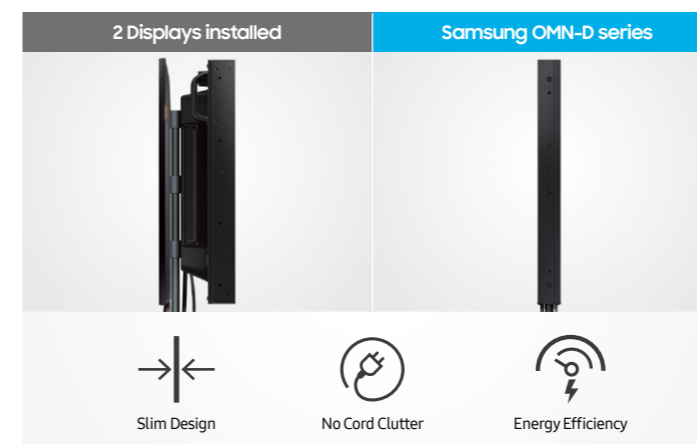

* Conventional displays refer to Samsung's OMD-W series.

Why Samsung OMN-D series?

Samsung's OMN-D Series is a dual display with screens on both sides, allowing retailers to maximize messaging. The window-facing screen features bright visuals and prominent positioning, giving passersby motivation to enter the store. Once inside, indoor-facing displays enhance the shopping experience with content promoting sales, new merchandise and additional information about the store and its services. This single display reduces equipment and installation costs, increasing operational efficiency, compared to installing two separate displays.

Modernize space with flexible design

The OMN-D Series can be easily mounted either on a stand or hung from a ceiling, giving retailers more options for positioning. The smart design creates a clean look that promotes easier customer engagement without aesthetic distraction and offers flexibility in how valuable space on the floor is designed and utilized. With a hidden top cover, cable management is clear of clutter, and due to the slim depth, the display does not divert attention away from the store's products.