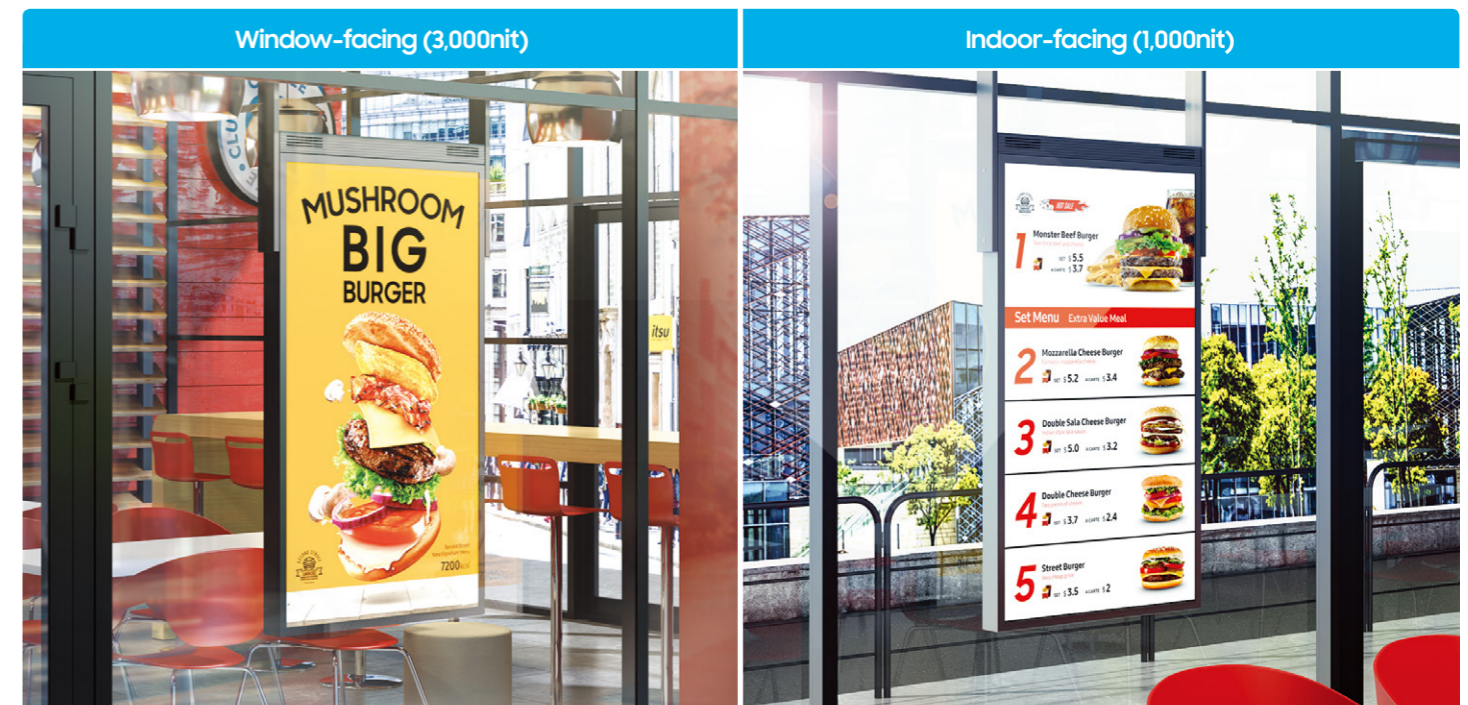

* "Conventional" refers to Samsung's OMD-W series.

Modernize space with slim design

Through innovative design, the OMN Series delivers a real-to-life picture with a remarkably slim 54.5mm depth. Its compact size makes the display a natural extension of the store, as opposed to an addition that ties up valuable space. It also gives retailers greater flexibility in storefront design. Meanwhile, customers remain focused on rich, engaging content on a sleek, sophisticated display and not distracted by a bulky display.

* "Conventional" refers to Samsung's OMD-W series.

Streamline content management

Digital displays should require as little maintenance as possible – a retailer's time is valuable. The OMN Series' embedded MagicINFO Player S6, backed by the powerful TIZEN operating system, boosts the display's overall performance, allowing for painless content management and ensuring seamless content transition and playback. You can be sure that the content you want customers to see will be displayed when it needs to be, without interruption.

* Conventional displays refer to Samsung's OMD-W series.

Why Samsung OMN-D series?

Samsung's OMN-D Series is a dual display with screens on both sides, allowing retailers to maximize messaging. The window-facing screen features bright visuals and prominent positioning, giving passersby motivation to enter the store. Once inside, indoor-facing displays enhance the shopping experience with content promoting sales, new merchandise and additional information about the store and its services. This single display reduces equipment and installation costs, increasing operational efficiency, compared to installing two separate displays.