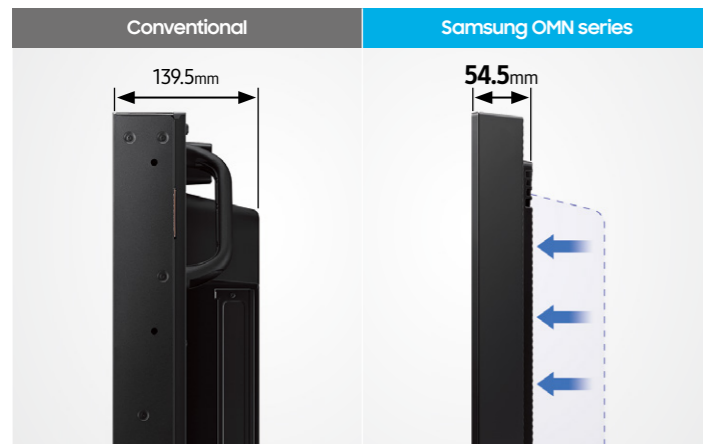

* "Conventional" refers to Samsung's OMD-W series.

Modernize space with slim design

Through innovative design, the OMN Series delivers a real-to-life picture with a remarkably slim 54.5mm depth. Its compact size makes the display a natural extension of the store, as opposed to an addition that ties up valuable space. It also gives retailers greater flexibility in storefront design. Meanwhile, customers remain focused on rich, engaging content on a sleek, sophisticated display and not distracted by a bulky display.