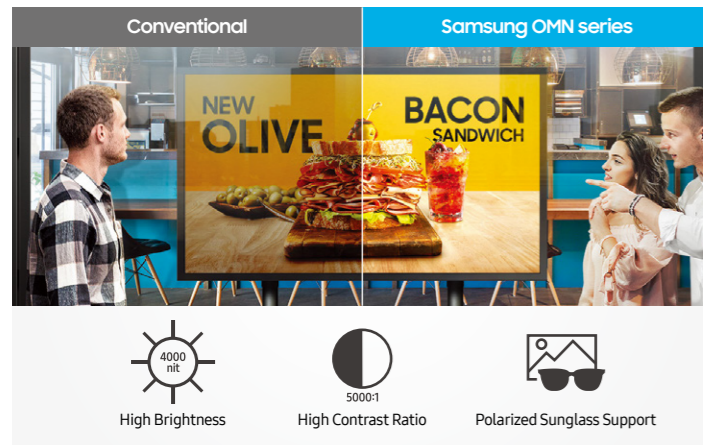

Key features

Foster brilliant presentation for all

Unlike conventional digital signage, the OMN Series delivers outstanding content, regardless of outdoor elements. Featuring 4,000nit brightness and a high contrast ratio of 5,000:1, the OMN Series' display remains bright and clear, delivering an uncompromised picture that will capture the attention of potential customers – even under the scrutiny of direct sunlight. In addition, blindness is removed when looking at the sign with polarized sunglasses.

* "Conventional" refers to Samsung's OMD-W series.