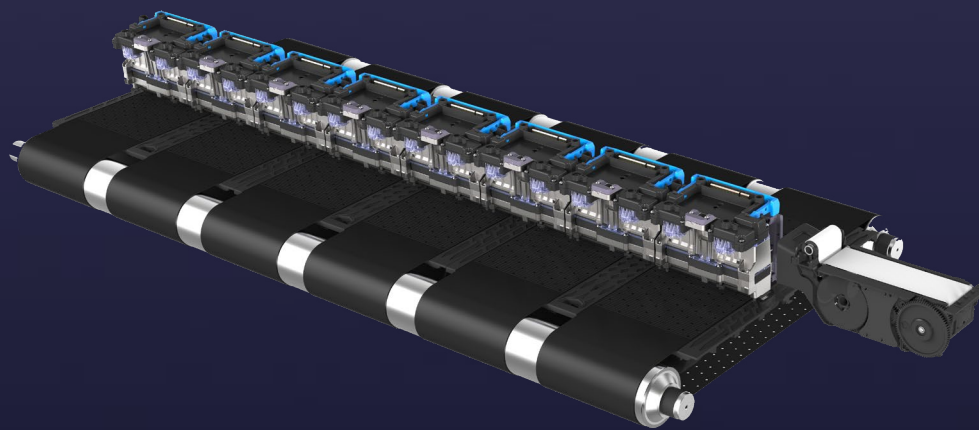

High-speed productivity

5.08 inches (129 mm)
per printhead to maximize
single pass coverage.

Color quality

Cyan, magenta, yellow,
black with 1200 nozzles
per inch each.

Economical solutions

Long-life operation
and low maintenance.