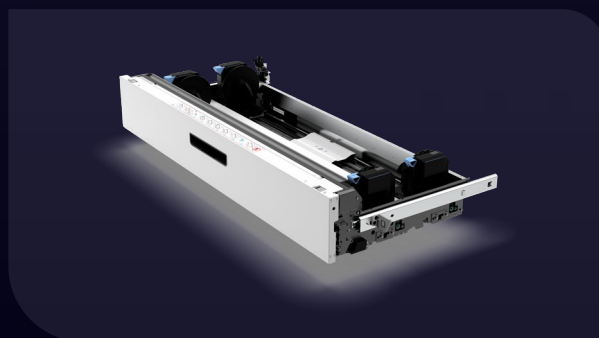

Drawers

Save time loading media and increase your capacity with additional drawers.

Office
technologies

by Charles Kieffer Group

Tél. +352 26 380 1 | Fax +352 26 380 380

2, rue Léon Laval L-3372 Leudelange